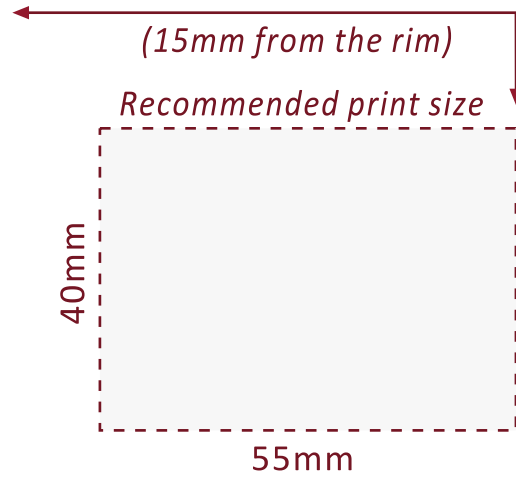

Festival Glass

Printed glassware for all occasions

www.festivalglass.co.uk

**ASPEN 10oz
(28cl)**

*The above guide is for one sided print and is **subject to receipt of artwork.***

- Minimum Order Quantity: Single Colour = 300 pieces
- Front & Back Decoration available
- CE Marked
- Printed line options: 1/3rd Pint
- Bespoke Laser Nucleation: Minimum order quantity = 500 pieces
- Pack Size: 12 pieces
- Pallet Quantity: Full Pallet = 1200 / Half Pallet = 600 / Quarter Pallet = 300 pieces