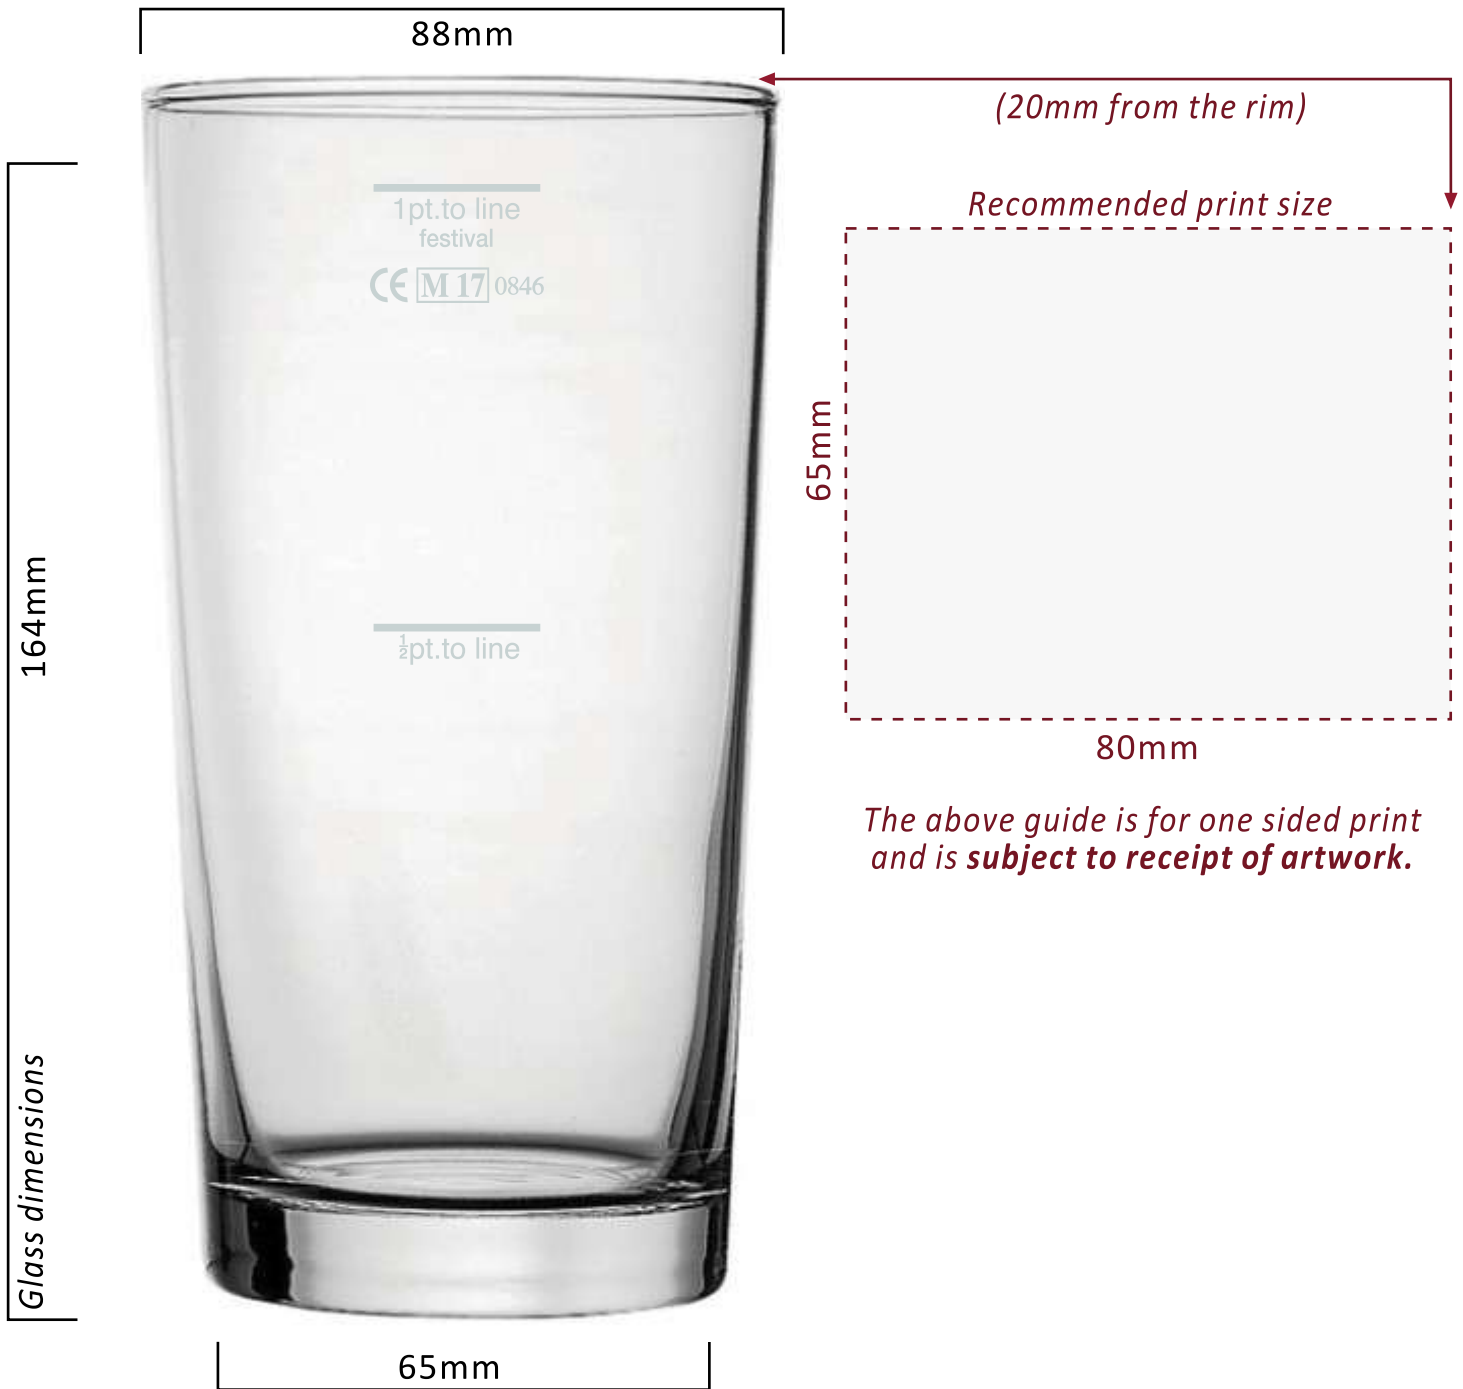

Festival Glass

Printed glassware for all occasions

**CONICAL 23oz
(65cl)**

www.festivalglass.co.uk

*The above guide is for one sided print and is **subject to receipt of artwork.***

- Minimum Order Quantity: Single Colour = 300 pieces / 2-5 colours = 1200 pieces
- Front & Back Decoration available
- CE Marked
- Printed line options: 1 / 1/2 / 1/3rd Pint
- Base Print: For added value, minimum order quantity = 1000 pieces
- Bespoke Laser Nucleation: Minimum order quantity = 500 pieces
- Pack Size: 24 pieces
- Pallet Quantity: Full Pallet = 1200 / Half Pallet = 600 / Quarter Pallet = 300 pieces