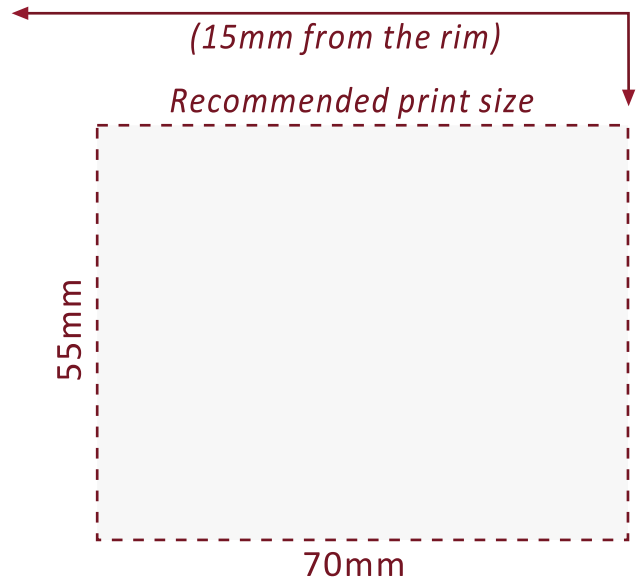

Festival Glass

Printed glassware for all occasions

www.festivalglass.co.uk

**DRAFT BEER 13.5oz
(38cl)**

*The above guide is for one sided print and is **subject to receipt of artwork.***

- Minimum Order Quantity: Single Colour = 300 pieces / 2-5 colours = 2400 pieces
- Front & Back Decoration available
- CE Marked
- Printed line options: 1/2 / 1/3rd Pint
- Bespoke Laser Nucleation: Minimum order quantity = 500 pieces
- Pack Size: 6 pieces
- Pallet Quantity: Full Pallet = 1200 / Half Pallet = 600 / Quarter Pallet = 300 pieces