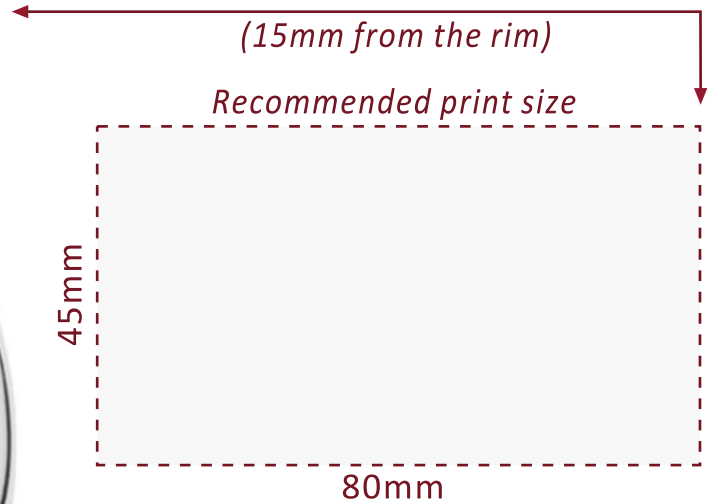

Festival Glass

Printed glassware for all occasions

www.festivalglass.co.uk

**DRAFT BEER 16.75oz
(48cl)**

*The above guide is for one sided print
and is **subject to receipt of artwork.***

- Minimum Order Quantity: Single Colour = 300 pieces / 2-5 colours = 2400 pieces
- Front & Back Decoration available
- CE Marked
- Printed line options: 1/2 / 1/3rd Pint
- Bespoke Laser Nucleation: Minimum order quantity = 500 pieces
- Pack Size: 6 pieces
- Pallet Quantity: Full Pallet = 1200 / Half Pallet = 600 / Quarter Pallet = 300 pieces