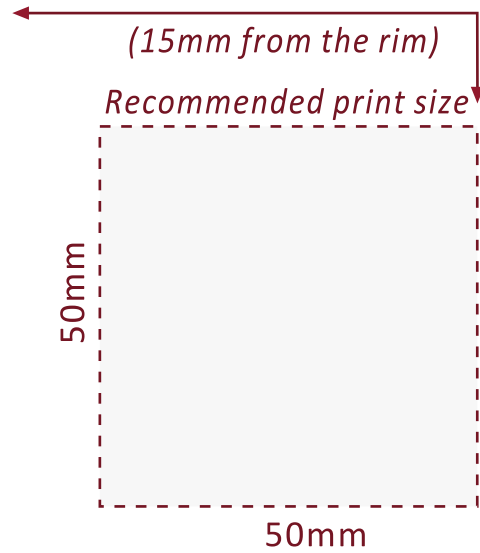

## IMPERIAL CHAMPAGNE FLUTE (21cl)

*The above guide is for one sided print and is **subject to receipt of artwork.***

- Minimum Order Quantity: Single Colour = 300 pieces
- Front & Back Decoration available
- Printed line options: Various
- Pack Size: 48 pieces
- Pallet Quantity: Full Pallet = 2400 / Half Pallet = 1200 / Quarter Pallet = 600 pieces