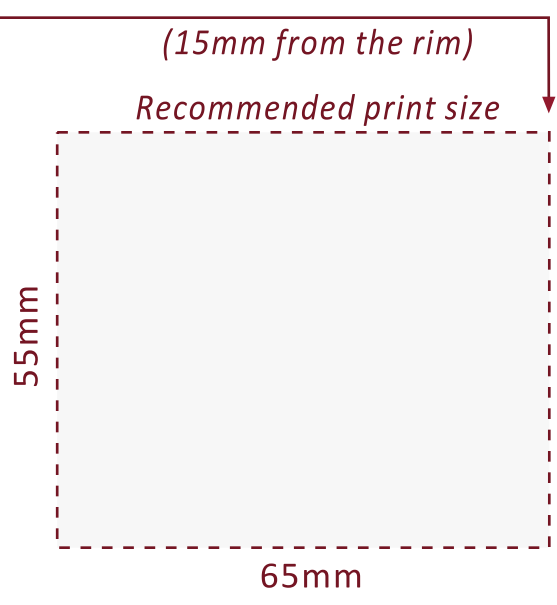

# Festival Glass

Printed glassware for all occasions

[www.festivalglass.co.uk](http://www.festivalglass.co.uk)

**MUNIQUE 14oz  
(40cl)**

Glass dimensions

*The above guide is for one sided print and is **subject to receipt of artwork.***

- Minimum Order Quantity: Single Colour = 300 pieces
- Front & Back Decoration available
- CE Marked
- Printed line options: 1/2 / 1/3rd Pint
- Bespoke Laser Nucleation: Minimum order quantity = 500 pieces
- Pack Size: 6 pieces
- Pallet Quantity: Full Pallet = 1200 / Half Pallet = 600 / Quarter Pallet = 300 pieces