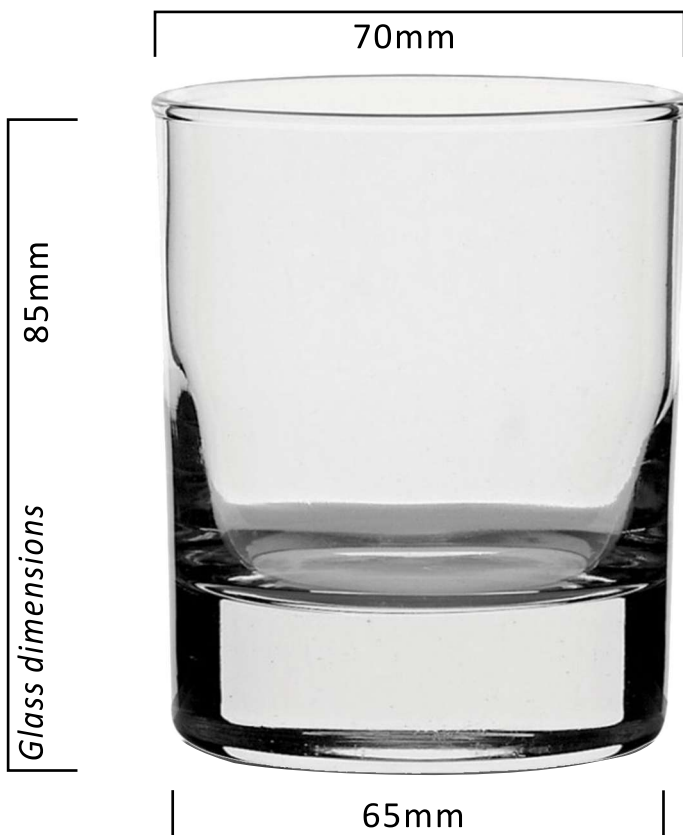

Festival Glass

Printed glassware for all occasions

www.festivalglass.co.uk

**SIDE WHISKY 7.75oz
(22cl)**

*The above guide is for one sided print
and is **subject to receipt of artwork.***

- Minimum Order Quantity: Single Colour = 300 pieces / 2-5 colours = 1200 pieces
- Front & Back Decoration available
- Base Print: For added value, minimum order quantity = 1000 pieces
- Pack Size: 12 pieces
- Pallet Quantity: Full Pallet = 1200 / Half Pallet = 600 / Quarter Pallet = 300 pieces