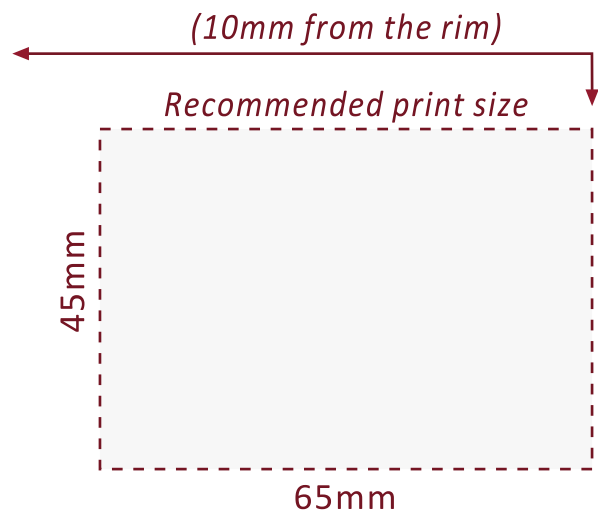

Festival Glass

Printed glassware for all occasions

www.festivalglass.co.uk

**SIDE WHISKY 7.75oz
(22cl)**

*The above guide is for one sided print
and is **subject to receipt of artwork.***

- Minimum Order Quantity: Single Colour = 300 pieces / 2-5 colours = 1200 pieces
- Front & Back Decoration available
- Base Print: For added value, minimum order quantity = 1000 pieces
- Pack Size: 12 pieces
- Pallet Quantity: Full Pallet = 1200 / Half Pallet = 600 / Quarter Pallet = 300 pieces