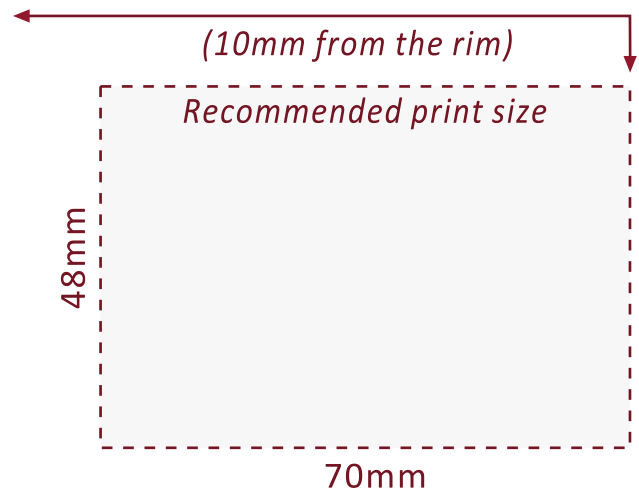

Festival Glass

Printed glassware for all occasions

www.festivalglass.co.uk

**TULIP 10oz
(28cl)**

*The above guide is for one sided print and is **subject to receipt of artwork.***

- Minimum Order Quantity: Single Colour = 300 pieces / 2-5 colours = 1200 pieces
- Front & Back Decoration available
- CE Marked
- Printed line options: 1/3 Pint
- Base Print: For added value, minimum order quantity = 1000 pieces
- Bespoke Laser Nucleation: Minimum order quantity = 500 pieces
- Pack Size: 48 pieces
- Pallet Quantity: Full Pallet = 1200 / Half Pallet = 600 / Quarter Pallet = 300 pieces