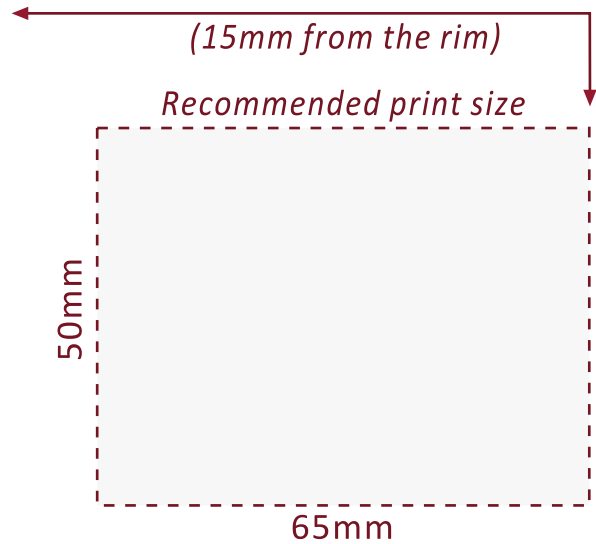

Festival Glass

Printed glassware for all occasions

**DRAFT BEER 8.75oz
(25cl)**

www.festivalglass.co.uk

*The above guide is for one sided print and is **subject to receipt of artwork.***

- Minimum Order Quantity: Single Colour = 300 pieces / 2-5 colours = 2400 pieces
- Front & Back Decoration available
- CE Marked
- Printed line options: 1/3rd Pint
- Bespoke Laser Nucleation: Minimum order quantity = 500 pieces
- Pack Size: 6 pieces
- Pallet Quantity: Full Pallet = 1200 / Half Pallet = 600 / Quarter Pallet = 300 pieces