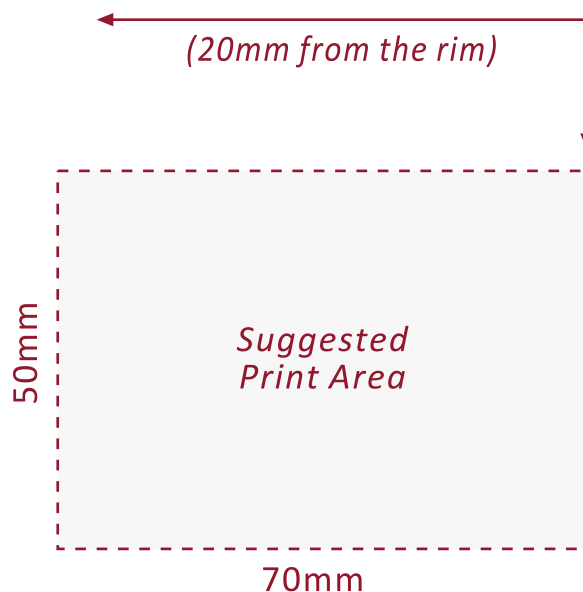

Festival Glass

Printed glassware for all occasions

www.festivalglass.co.uk

SIDE TALL NARROW BEER

10oz (29cl)

*The above guide is for one sided print and is **subject to receipt of artwork.***

- Minimum Order Quantity: Single Colour = 144 pieces
- Front & Back Decoration available / Wrap design available
- Printed line options: 1/3rd Pint
- Bespoke Laser Nucleation
- Base Print
- Pack Size: 48 pieces
- Pallet Quantity: Full Pallet = 1200 / Half Pallet = 576 / Quarter Pallet = 384 pieces