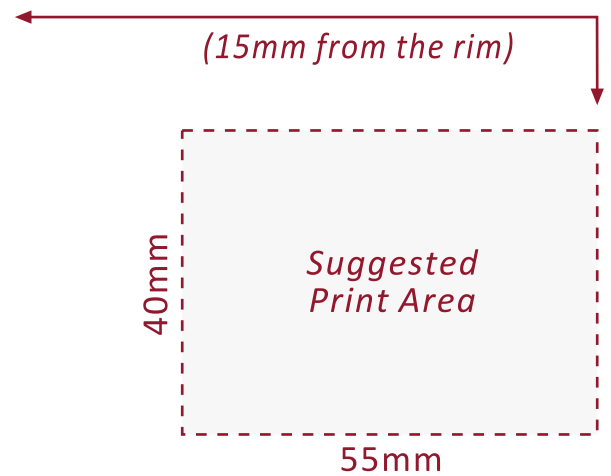

Festival Glass

Printed glassware for all occasions

www.festivalglass.co.uk

SIDE WHISKY

11.5oz

*The above guide is for one sided print and is **subject to receipt of artwork.***

- Minimum Order Quantity: Single Colour = 144 pieces
- Front & Back Decoration available / Wrap design available
- Base Print
- Pack Size: 12 pieces
- Pallet Quantity: Full Pallet = 1200 / Half Pallet = 576 / Quarter Pallet = 384 pieces