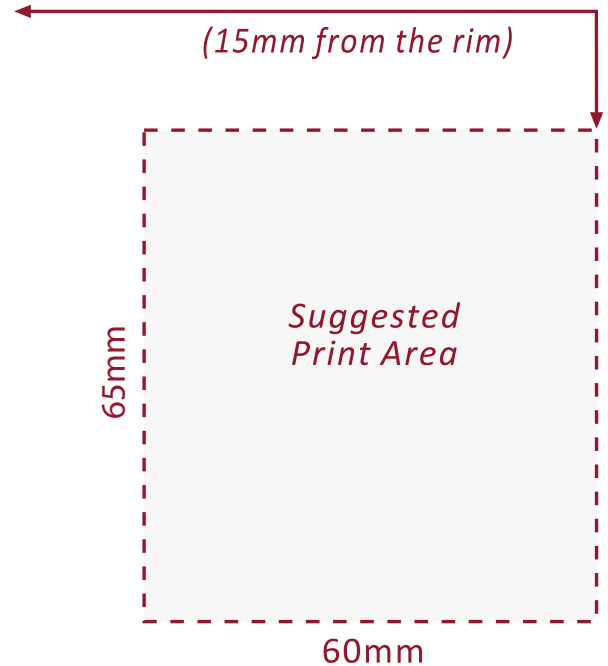

Festival Glass

Printed glassware for all occasions

www.festivalglass.co.uk

ALLEGRA

10oz

*The above guide is for one sided print and is **subject to receipt of artwork.***