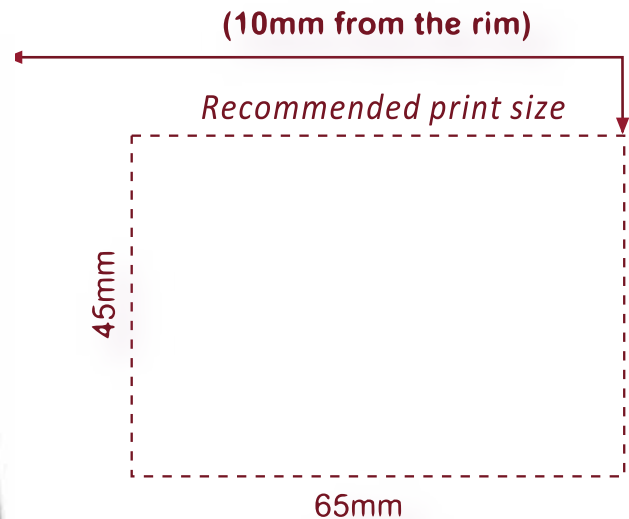

Festival Glass

Printed glassware for all occasions

www.festivalglass.co.uk

ALLEGRA
12oz (34cl)

*The above guide is for one sided print and is **subject to receipt of artwork.***