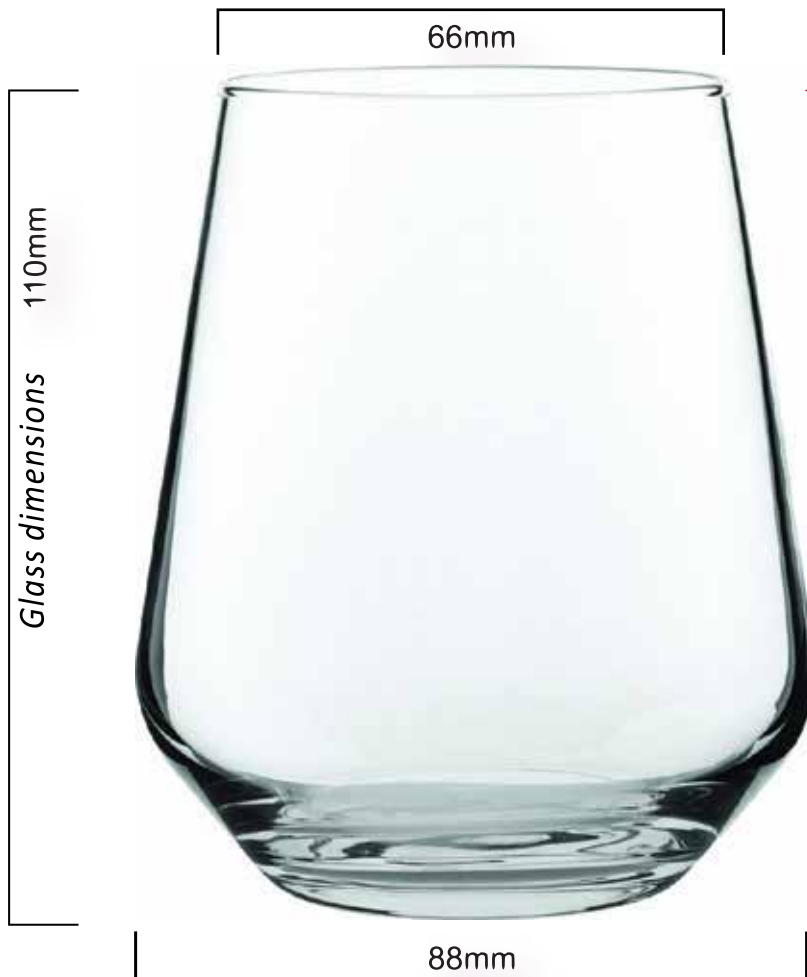

# Festival Glass

Printed glassware for all occasions

[www.festivalglass.co.uk](http://www.festivalglass.co.uk)

**ALLEGRA**  
**15.5oz (44cl)**

*The above guide is for one sided print and is **subject to receipt of artwork.***