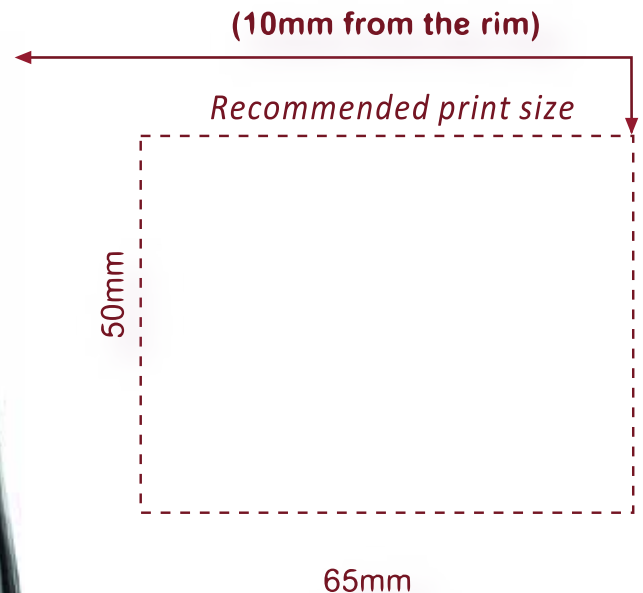

# Festival Glass

Printed glassware for all occasions

[www.festivalglass.co.uk](http://www.festivalglass.co.uk)

**ALLEGRA**  
**15.5oz (44cl)**

*The above guide is for one sided print and is **subject to receipt of artwork.***