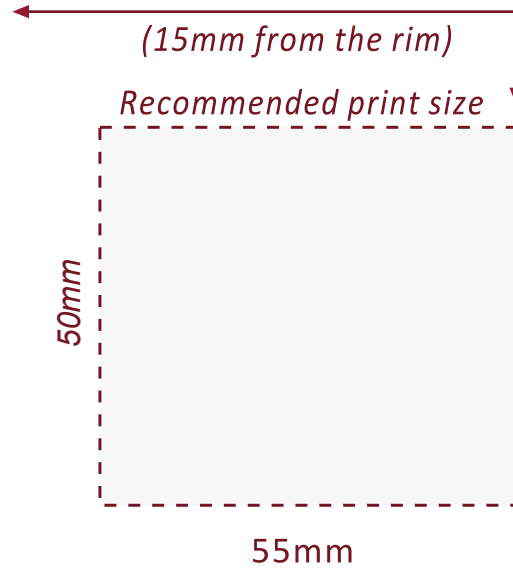

Festival Glass

Printed glassware for all occasions

www.festivalglass.co.uk

**ASPEN 10oz
(28cl)**

*The above guide is for one sided print and is **subject to receipt of artwork.***