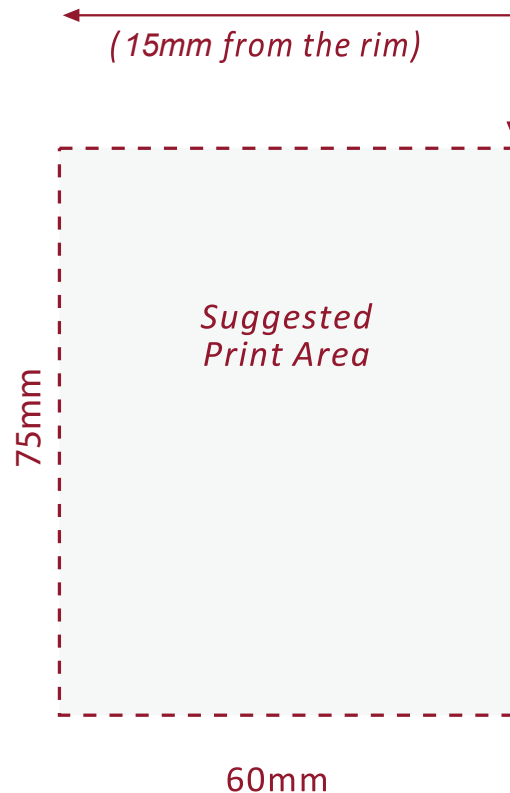

# Festival Glass

Printed glassware for all occasions

[www.festivalglass.co.uk](http://www.festivalglass.co.uk)

**ASPEN BEER**

**13.5oz (38cl)**

*The above guide is for one sided print and is **subject to receipt of artwork.***