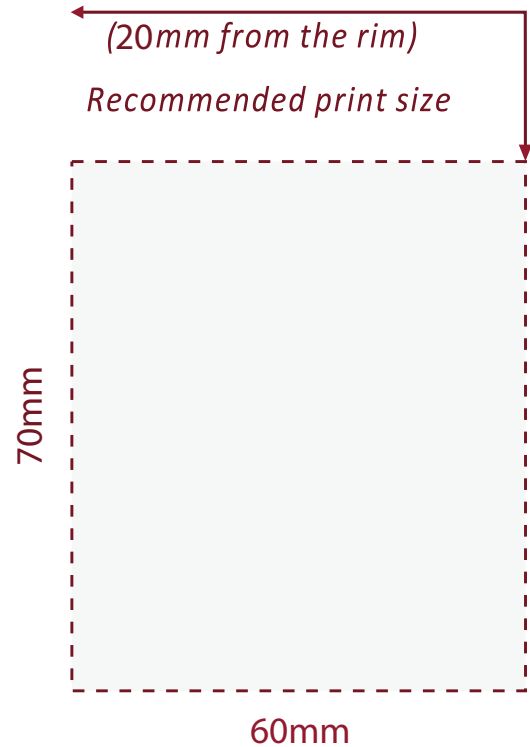

# Festival Glass

Printed glassware for all occasions

**BEER CAN 12oz**

[www.festivalglass.co.uk](http://www.festivalglass.co.uk)

*The above guide is for one sided print and is **subject to receipt of artwork.***