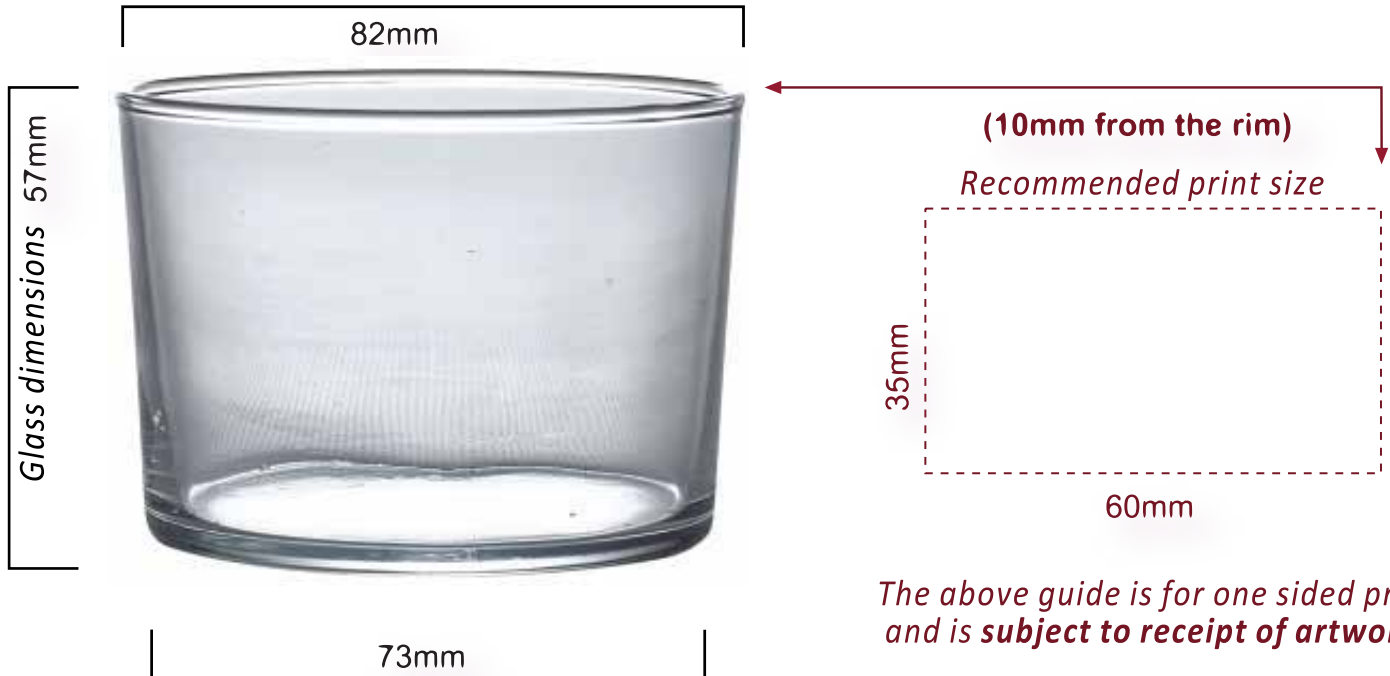

Festival Glass

Printed glassware for all occasions

www.festivalglass.co.uk

BODEGA TUMBLER

8.5oz / 24cl

*The above guide is for one sided print and is **subject to receipt of artwork.***