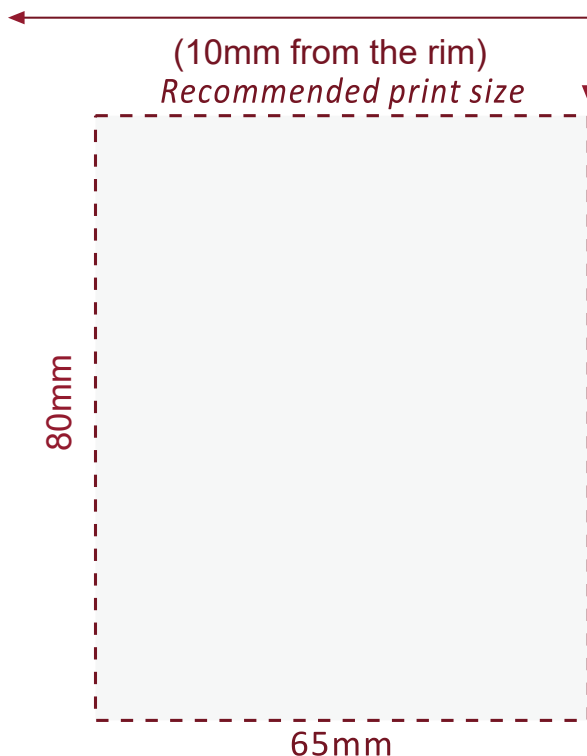

Festival Glass

Printed glassware for all occasions

CAPRI 12oz
(34cl)

www.festivalglass.co.uk

*The above guide is for one sided print and is **subject to receipt of artwork.***