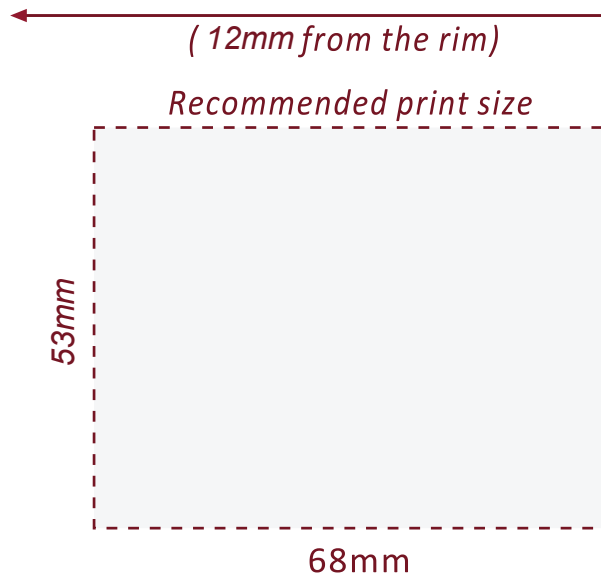

Festival Glass

Printed glassware for all occasions

www.festivalglass.co.uk

**DRAFT BEER 10oz
(28cl)**

*The above guide is for one sided print
and is **subject to receipt of artwork***