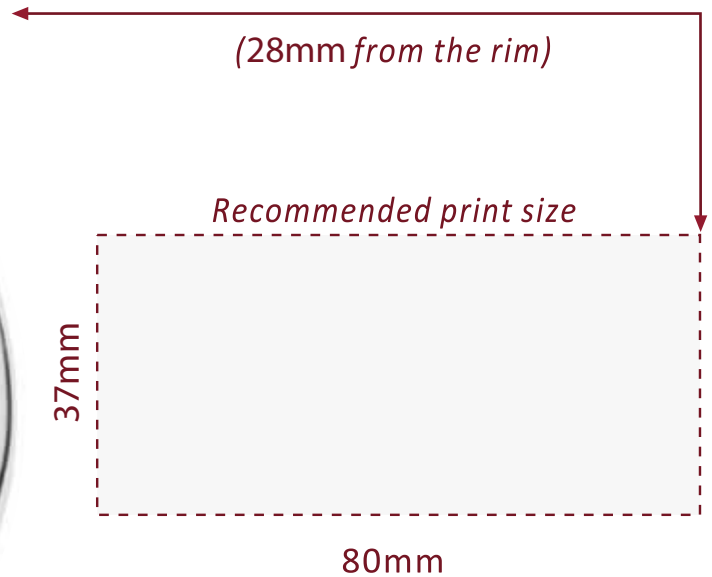

Festival Glass

Printed glassware for all occasions

www.festivalglass.co.uk

**DRAFT BEER 16.75oz
(48cl)**

*The above guide is for one sided print
and is **subject to receipt of artwork.***