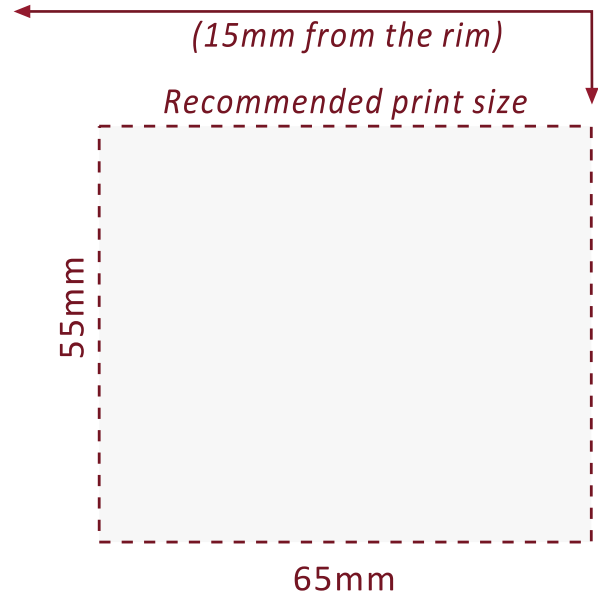

Festival Glass

Printed glassware for all occasions

www.festivalglass.co.uk

**DRAFT BEER 8.75oz
(25cl)**

*The above guide is for one sided print and is **subject to receipt of artwork.***