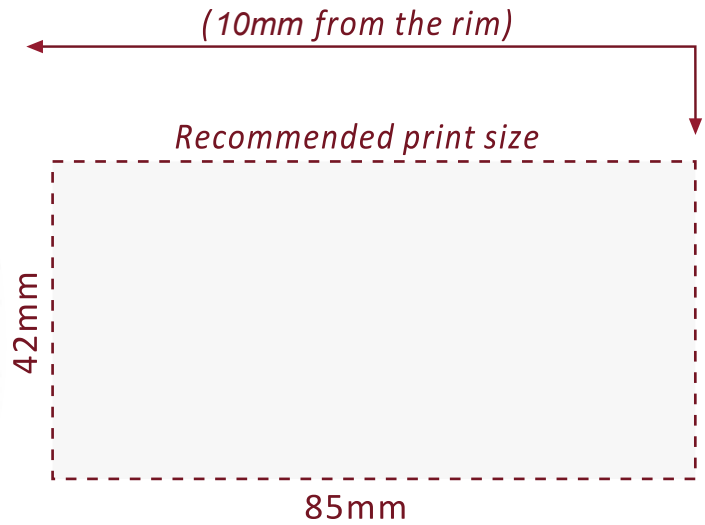

Festival Glass

Printed glassware for all occasions

www.festivalglass.co.uk

HAVANA 62cl

*The above guide is for one sided print and is **subject to receipt of artwork.***