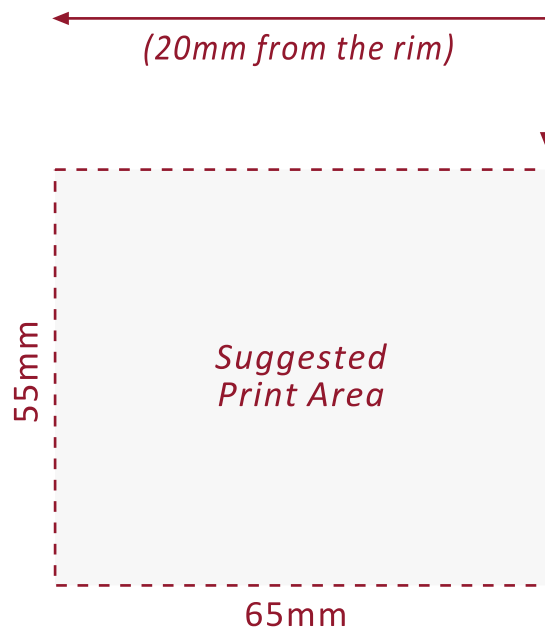

Festival Glass

Printed glassware for all occasions

www.festivalglass.co.uk

JUBILEE TOUGHENED

10oz (28cl)

*The above guide is for one sided print and is **subject to receipt of artwork.***