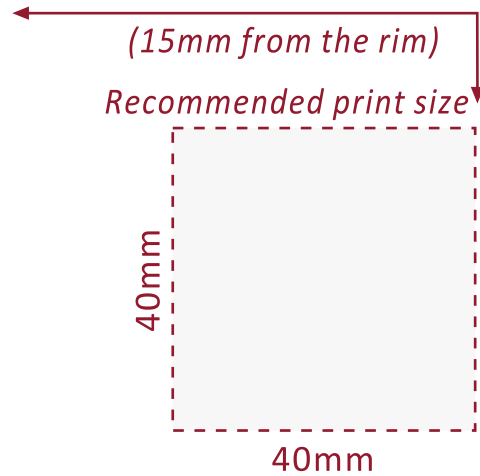

# Festival Glass

Printed glassware for all occasions

[www.festivalglass.co.uk](http://www.festivalglass.co.uk)

**PURE GLASS FLUTE**  
**6.75oz (19cl)**

*The above guide is for one sided print and is **subject to receipt of artwork.***