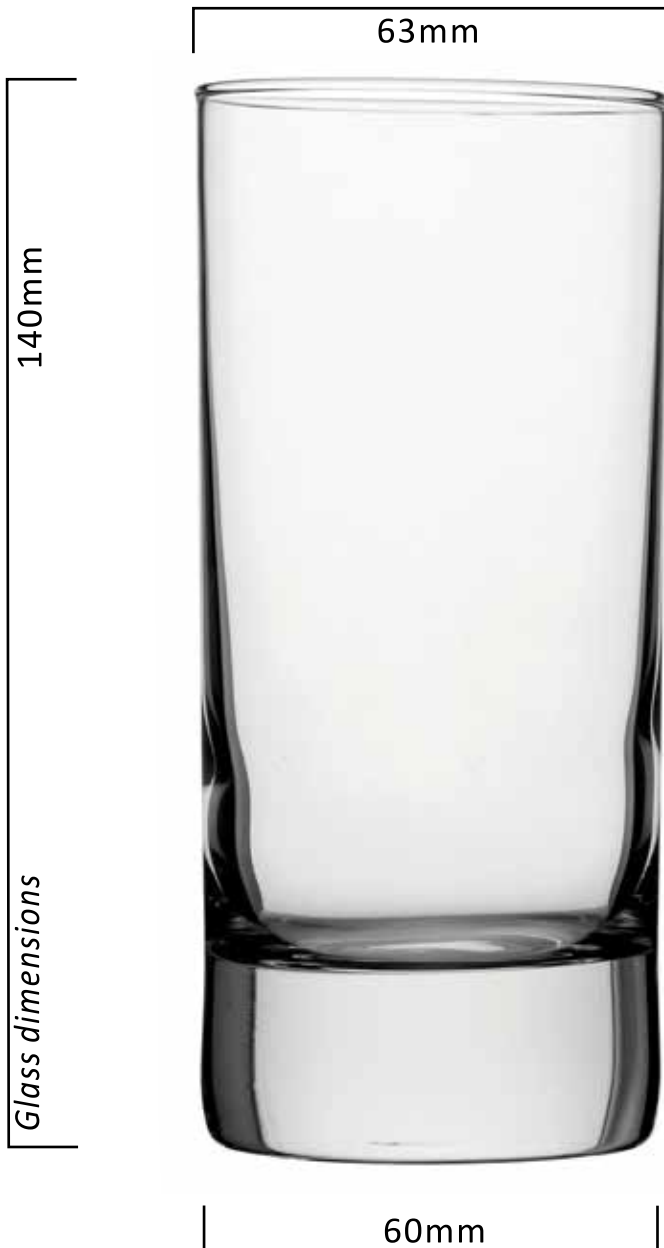

Festival Glass

Printed glassware for all occasions

www.festivalglass.co.uk

SIDE HIBALL

10oz

*The above guide is for one sided print and is **subject to receipt of artwork.***