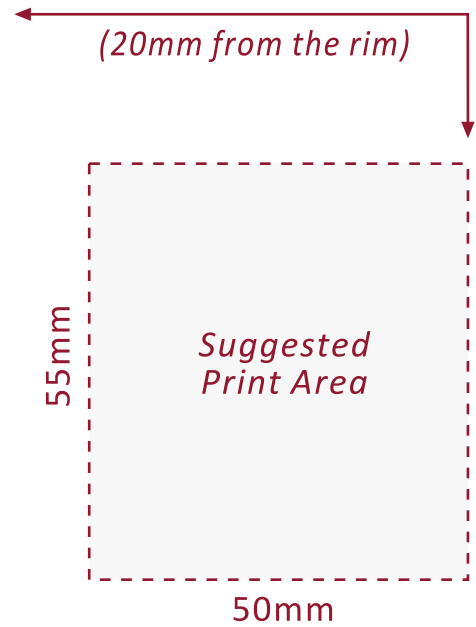

Festival Glass

Printed glassware for all occasions

www.festivalglass.co.uk

SIDE HIBALL

10oz

*The above guide is for one sided print and is **subject to receipt of artwork.***