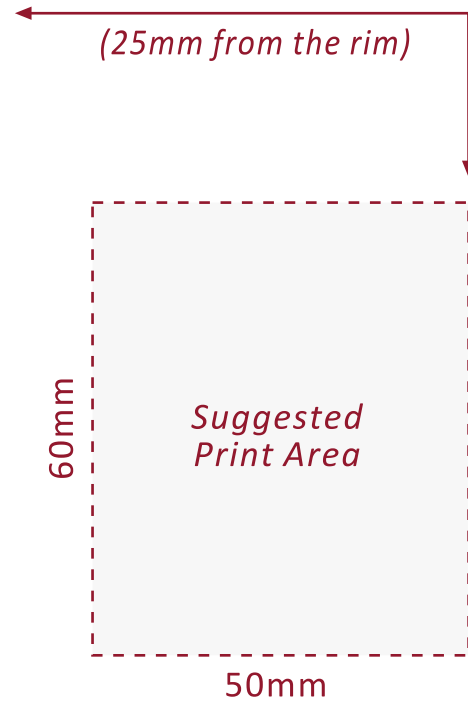

Festival Glass

Printed glassware for all occasions

www.festivalglass.co.uk

SIDE HIBALL SLIM

12.75oz

*The above guide is for one sided print and is **subject to receipt of artwork.***