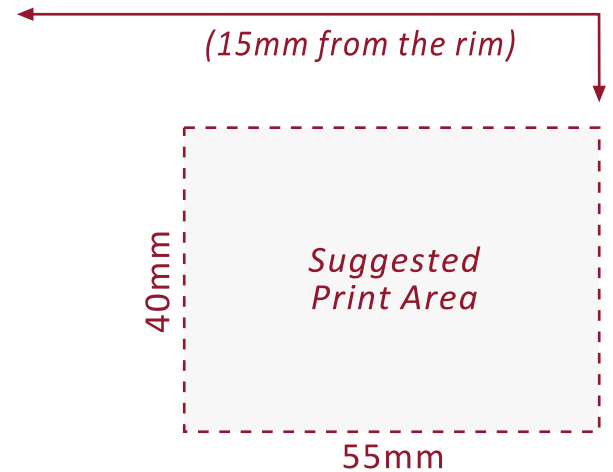

Festival Glass

Printed glassware for all occasions

www.festivalglass.co.uk

SIDE WHISKY

11.5oz

*The above guide is for one sided print and is **subject to receipt of artwork.***