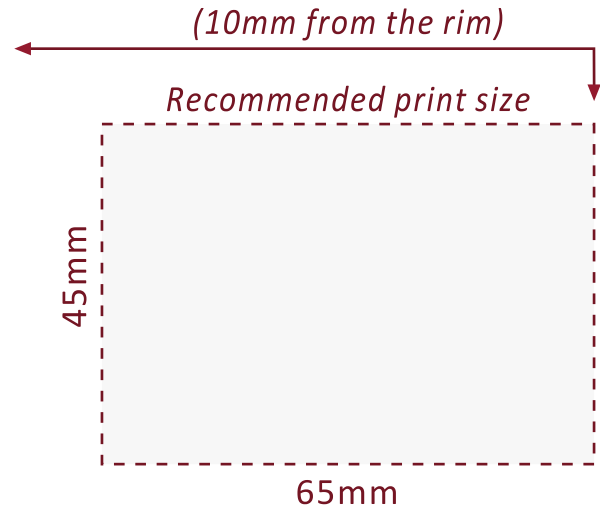

Festival Glass

Printed glassware for all occasions

www.festivalglass.co.uk

**SIDE WHISKY 7.75oz
(22cl)**

*The above guide is for one sided print and is **subject to receipt of artwork.***