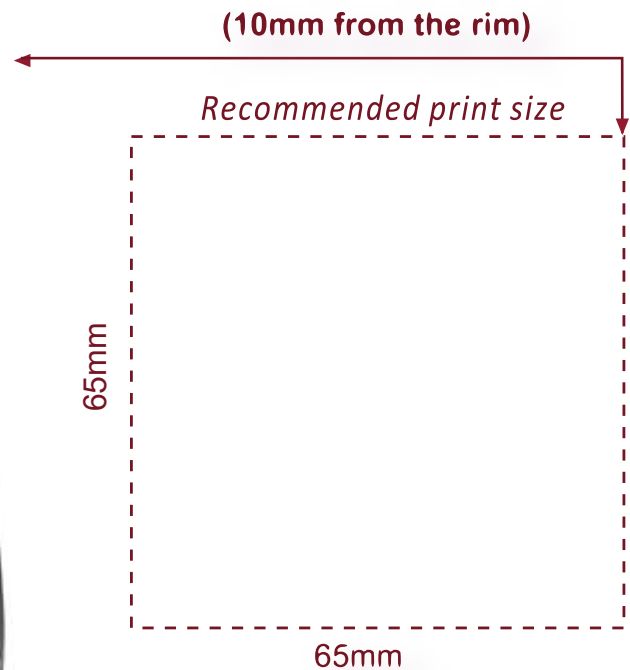

# Festival Glass

Printed glassware for all occasions

[www.festivalglass.co.uk](http://www.festivalglass.co.uk)

**STEMLESS  
WHITE WINE 17oz**

*The above guide is for one sided print and is **subject to receipt of artwork***