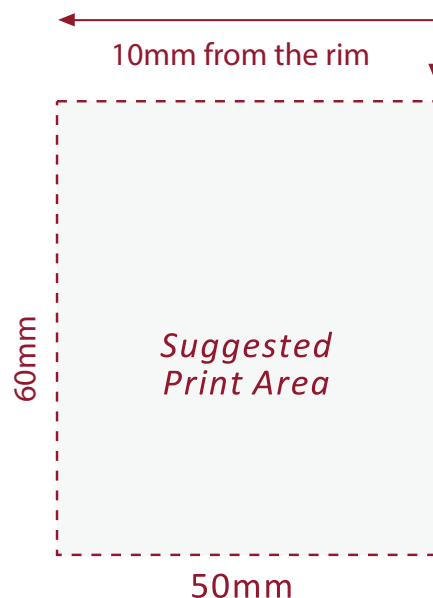

Festival Glass

Printed glassware for all occasions

www.festivalglass.co.uk

TUBO TOUGHENED

13oz (37cl)

*The above guide is for one sided print and is **subject to receipt of artwork.***