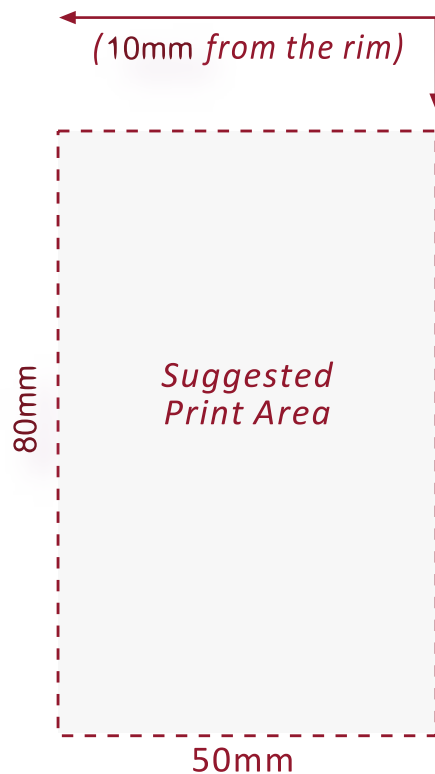

# Festival Glass

Printed glassware for all occasions

[www.festivalglass.co.uk](http://www.festivalglass.co.uk)

**TUBO TOUGHENED**  
**18oz (51cl)**

*The above guide is for one sided print and is **subject to receipt of artwork.***