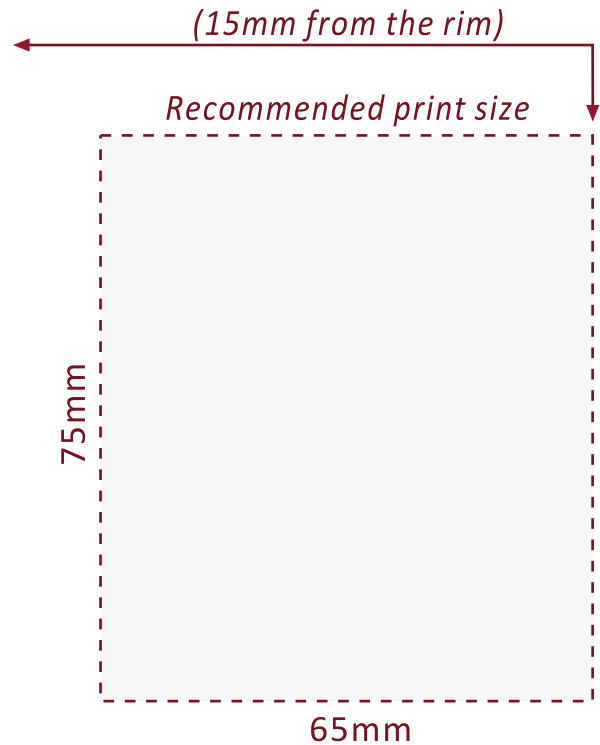

Festival Glass

Printed glassware for all occasions

www.festivalglass.co.uk

**SENATOR 10oz
(28cl)**

*The above guide is for one sided print and is **subject to receipt of artwork.***

- Minimum Order Quantity: Single Colour = 300 pieces / 2-5 colours = 1200 pieces
- Front & Back Decoration available
- CE Marked
- Printed line options: 1/3rd Pint
- Base Print: For added value, minimum order quantity = 1000 pieces
- Bespoke Laser Nucleation: Minimum order quantity = 500 pieces
- Pack Size: 12 pieces
- Pallet Quantity: Full Pallet = 1200 / Half Pallet = 600 / Quarter Pallet = 300 pieces