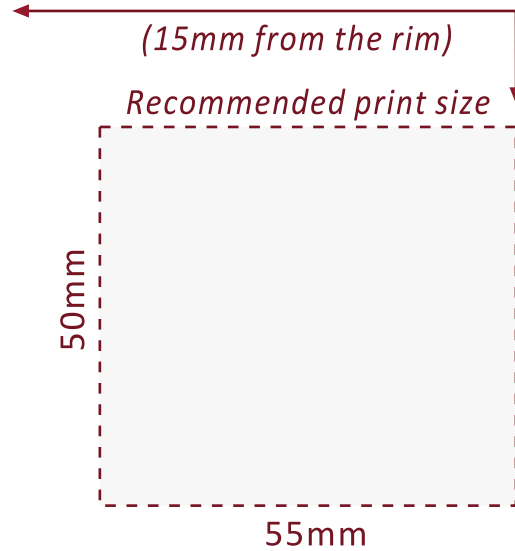

Festival Glass

Printed glassware for all occasions

www.festivalglass.co.uk

**WINE TASTER 7oz
(20cl)**

*The above guide is for one sided print and is **subject to receipt of artwork.***