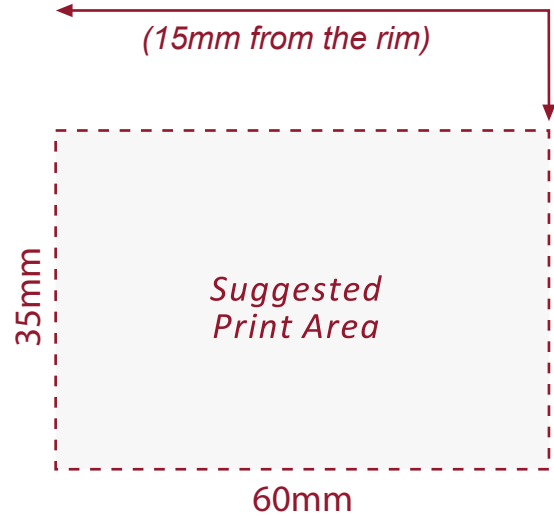

# Festival Glass

Printed glassware for all occasions

[www.festivalglass.co.uk](http://www.festivalglass.co.uk)

BARLEY STEMMED BEER  
12.3oz (35cl)

*The above guide is for one sided print and is subject to receipt of artwork.*