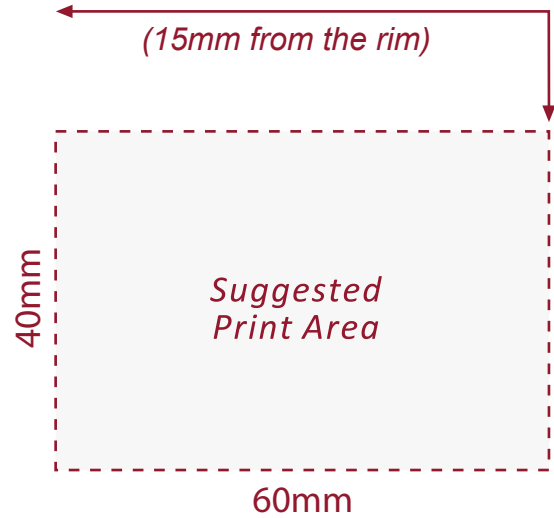

# Festival Glass

Printed glassware for all occasions

[www.festivalglass.co.uk](http://www.festivalglass.co.uk)

BARLEY STEMMED BEER  
20oz (58cl)

*The above guide is for one sided print and is **subject to receipt of artwork.***