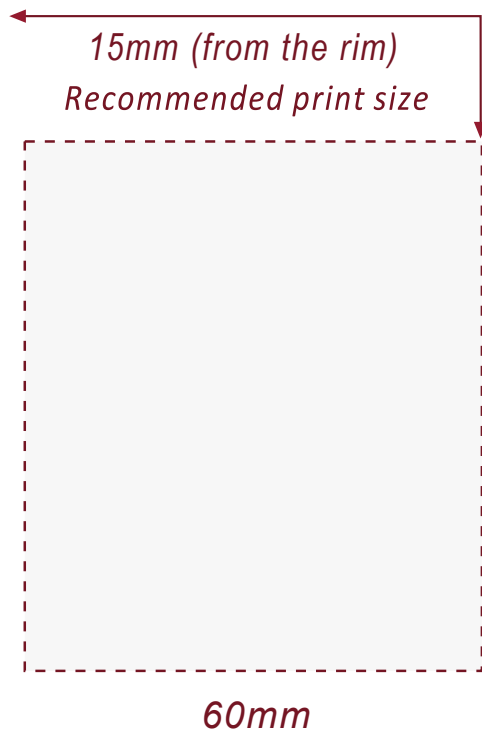

Festival Glass

Printed glassware for all occasions

www.festivalglass.co.uk

CLUB 20oz (56cl)

*The above guide is for one sided print
and is **subject to receipt of artwork.***