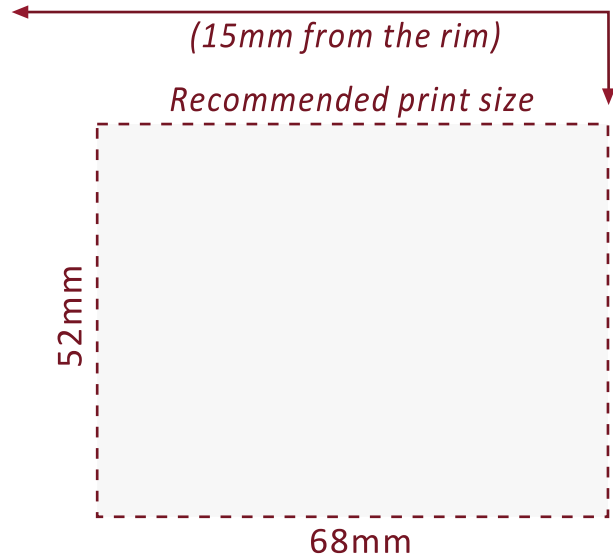

# Festival Glass

Printed glassware for all occasions

[www.festivalglass.co.uk](http://www.festivalglass.co.uk)

**DRAFT BEER 10oz  
(28cl)**

*The above guide is for one sided print and is **subject to receipt of artwork.***

- Minimum Order Quantity: Single Colour = 300 pieces / 2-5 colours = 2400 pieces
- Front & Back Decoration available
- CE Marked
- Printed line options: 1/3rd Pint
- Bespoke Laser Nucleation: Minimum order quantity = 500 pieces
- Pack Size: 6 pieces
- Pallet Quantity: Full Pallet = 1200 / Half Pallet = 600 / Quarter Pallet = 300 pieces