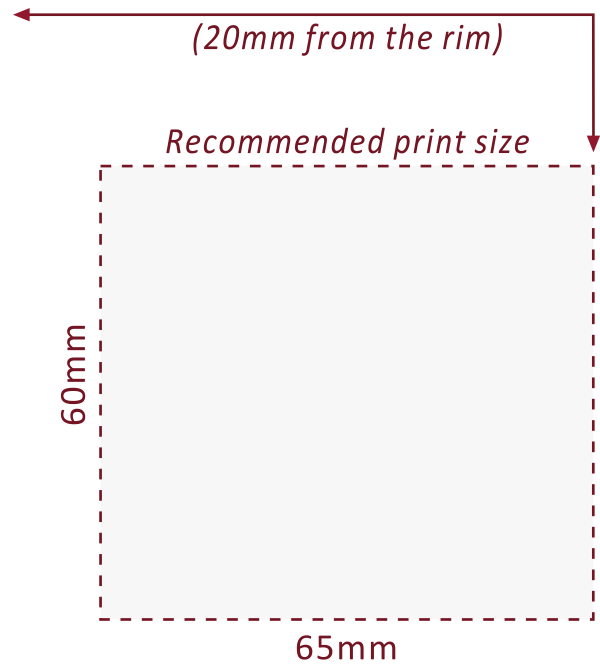

Festival Glass

Printed glassware for all occasions

**CAPRI 12oz
(34cl)**

www.festivalglass.co.uk

*The above guide is for one sided print and is **subject to receipt of artwork.***

- Minimum Order Quantity: Single Colour = 300 pieces / 2-5 colours = 1200 pieces
- Front & Back Decoration available
- CE Marked
- Printed line options: 1/2 / 1/3rd Pint
- Bespoke Laser Nucleation: Minimum order quantity = 500 pieces
- Pack Size: 12 pieces
- Pallet Quantity: Full Pallet = 1200 / Half Pallet = 600 / Quarter Pallet = 300 pieces