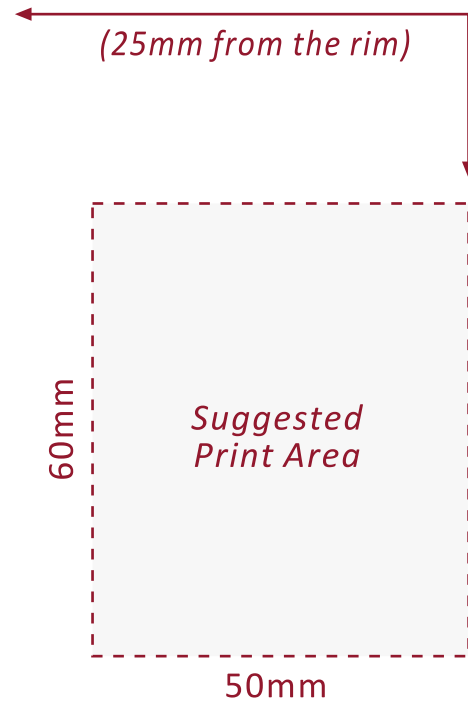

Festival Glass

Printed glassware for all occasions

www.festivalglass.co.uk

SIDE HIBALL SLIM

12.75oz

*The above guide is for one sided print and is **subject to receipt of artwork.***

- Minimum Order Quantity: Single Colour = 384 pieces
- Front & Back Decoration available / Wrap design available
- Printed line options: 1/2 / 1/3rd Pint
- Bespoke Laser Nucleation
- Base Print
- Pack Size: 12 pieces
- Pallet Quantity: Full Pallet = 1200 / Half Pallet = 576 / Quarter Pallet = 384 pieces