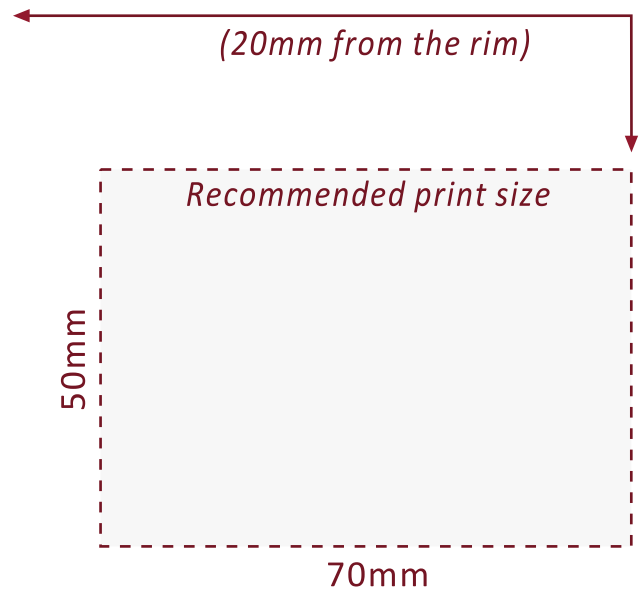

Festival Glass

Printed glassware for all occasions

www.festivalglass.co.uk

**CRAFT 16.5oz
(47cl)**

*The above guide is for one sided print
and is **subject to receipt of artwork.***

- Minimum Order Quantity: Single Colour = 300 pieces
- Front & Back Decoration available
- CE Marked
- Printed line options: 2/3rd / 1/2 / 1/3rd Pint
- Bespoke Laser Nucleation: Minimum order quantity = 500 pieces
- Pack Size: 12 pieces
- Pallet Quantity: Full Pallet = 500