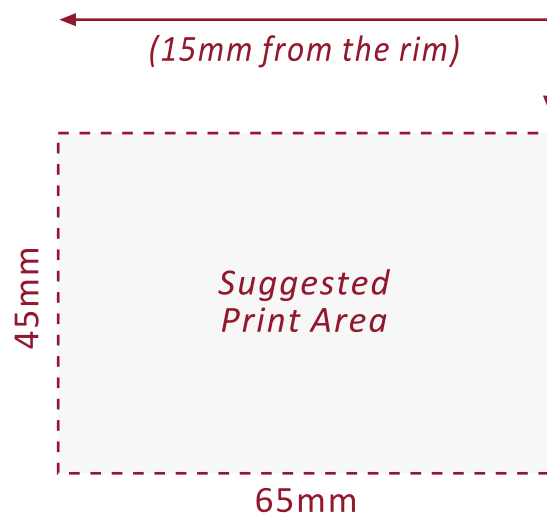

# Festival Glass

Printed glassware for all occasions

[www.festivalglass.co.uk](http://www.festivalglass.co.uk)

IMPERIAL BEER

11.5oz (32.5cl)

*The above guide is for one sided print and is **subject to receipt of artwork.***

- Minimum Order Quantity: Single Colour = 384 pieces
- Front & Back Decoration available
- Printed line options: 1/2 / 1/3rd Pint
- Bespoke Laser Nucleation
- Pack Size: 12 pieces
- Pallet Quantity: Full Pallet = 1200 / Half Pallet = 576 / Quarter Pallet = 384 pieces