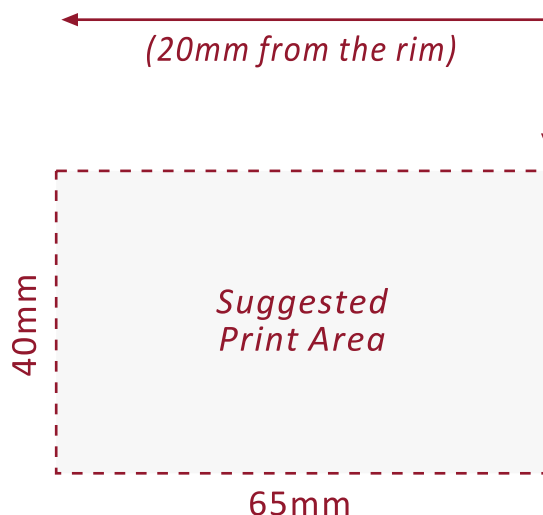

Festival Glass

Printed glassware for all occasions

www.festivalglass.co.uk

DRAFT TOUGHENED
13.75oz (40cl)

*The above guide is for one sided print and is **subject to receipt of artwork.***

- Minimum Order Quantity: Single Colour = 384 pieces
- Front & Back Decoration available / Wrap design available
- Printed line options: 1/2 / 1/3rd Pint
- Bespoke Laser Nucleation
- Pack Size: 24 pieces
- Pallet Quantity: Full Pallet = 1200 / Half Pallet = 576 / Quarter Pallet = 384 pieces