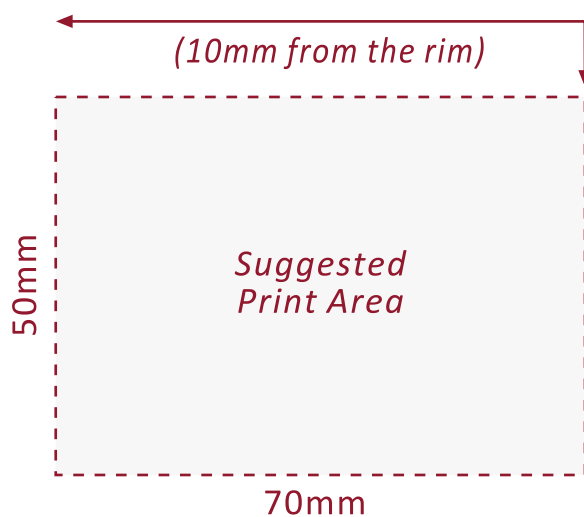

Festival Glass

Printed glassware for all occasions

www.festivalglass.co.uk

BOLERO BEER

11.25oz (32cl)

*The above guide is for one sided print and is **subject to receipt of artwork.***

- Minimum Order Quantity: Single Colour = 384 pieces
- Front & Back Decoration available / Wrap design available
- Printed line options: 1/3rd Pint
- Bespoke Laser Nucleation
- Pack Size: 48 pieces
- Pallet Quantity: Full Pallet = 1200 / Half Pallet = 576 / Quarter Pallet = 384 pieces