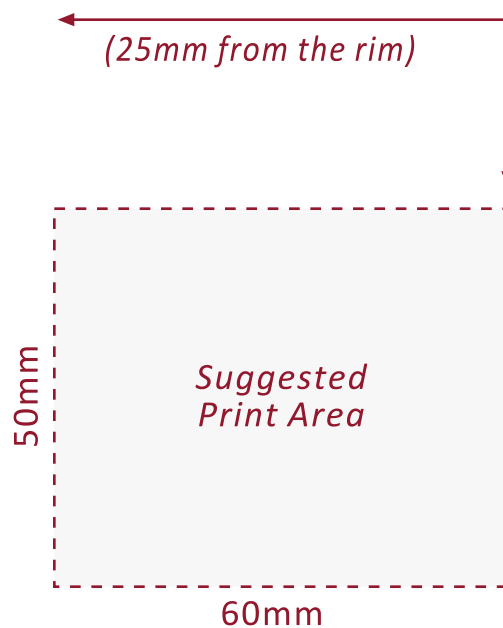

# Festival Glass

Printed glassware for all occasions

[www.festivalglass.co.uk](http://www.festivalglass.co.uk)

ASPEN BEER

13.5oz (38cl)

*The above guide is for one sided print and is **subject to receipt of artwork.***

- Minimum Order Quantity: Single Colour = 384 pieces
- Front & Back Decoration available / Wrap design available
- Printed line options: 1/3rd Pint
- Bespoke Laser Nucleation
- Pack Size: 24 pieces
- Pallet Quantity: Full Pallet = 1200 / Half Pallet = 576 / Quarter Pallet = 384 pieces