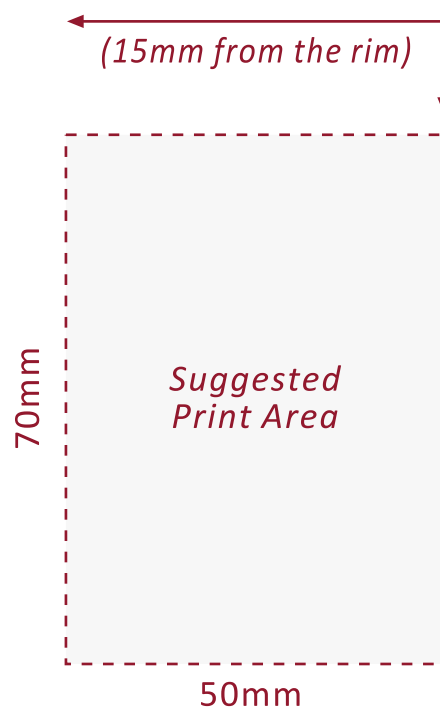

Festival Glass

Printed glassware for all occasions

www.festivalglass.co.uk

TUBO TOUGHENED
18oz (51cl)

*The above guide is for one sided print and is **subject to receipt of artwork.***

- Minimum Order Quantity: Single Colour = 384 pieces
- Front & Back Decoration available / Wrap design available
- Printed line options: 1/2 / 1/3rd Pint
- Bespoke Laser Nucleation
- Base Print
- Pack Size: 12 pieces
- Pallet Quantity: Full Pallet = 1200 / Half Pallet = 576 / Quarter Pallet = 384 pieces