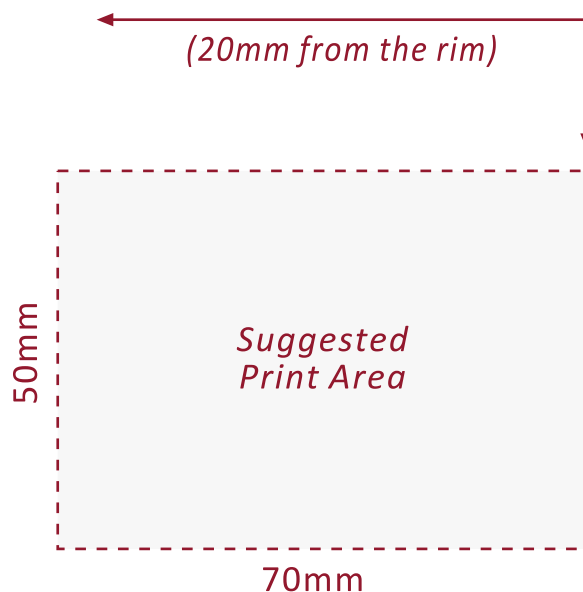

# Festival Glass

Printed glassware for all occasions

[www.festivalglass.co.uk](http://www.festivalglass.co.uk)

**SIDE TALL NARROW BEER**

**10oz (29cl)**

*The above guide is for one sided print and is **subject to receipt of artwork.***

- Minimum Order Quantity: Single Colour = 384 pieces
- Front & Back Decoration available / Wrap design available
- Printed line options: 1/3rd Pint
- Bespoke Laser Nucleation
- Base Print
- Pack Size: 48 pieces
- Pallet Quantity: Full Pallet = 1200 / Half Pallet = 576 / Quarter Pallet = 384 pieces