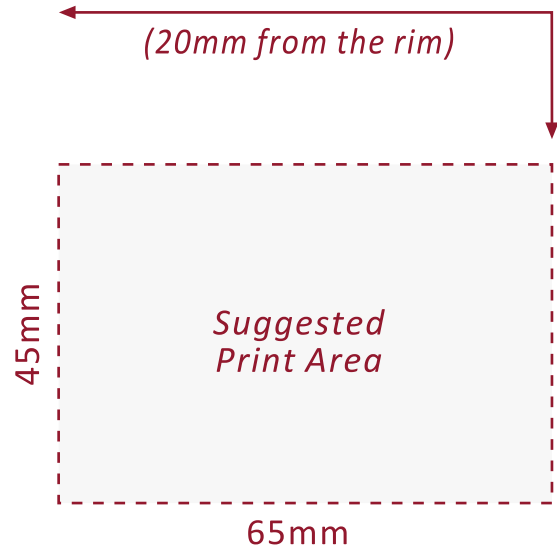

Festival Glass

Printed glassware for all occasions

www.festivalglass.co.uk

FT DUNKEL STEMMED BEER

13.4oz (38cl)

*The above guide is for one sided print and is **subject to receipt of artwork.***

- Minimum Order Quantity: Single Colour = 384 pieces
- Front & Back Decoration available / Wrap design available
- Printed line options: 1/2 / 1/3rd Pint
- Bespoke Laser Nucleation
- Pack Size: 6 pieces
- Pallet Quantity: Full Pallet = 1200 / Half Pallet = 576 / Quarter Pallet = 384 pieces