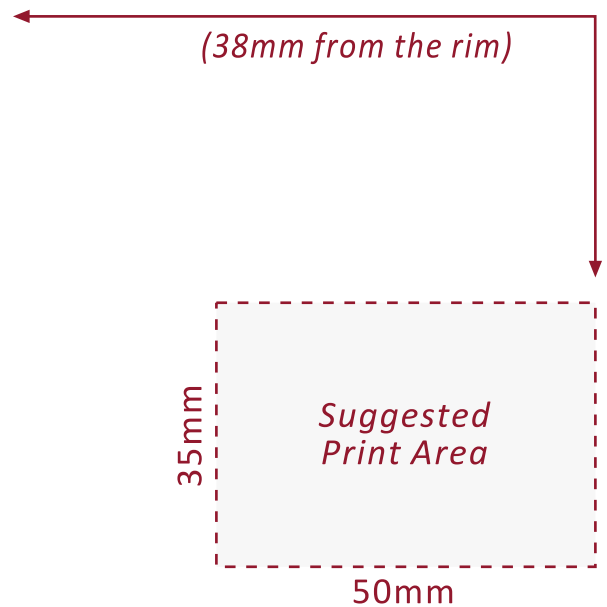

# Festival Glass

Printed glassware for all occasions

[www.festivalglass.co.uk](http://www.festivalglass.co.uk)

**BOHEMIAN CERVEZA**

**14oz**

*The above guide is for one sided print and is **subject to receipt of artwork.***

- Minimum Order Quantity: Single Colour = 384 pieces
- Front & Back Decoration available / Wrap design available
- Printed line options: 1/2 / 1/3rd Pint
- Pack Size: 6 pieces
- Pallet Quantity: Full Pallet = 1200 / Half Pallet = 576 / Quarter Pallet = 384 pieces