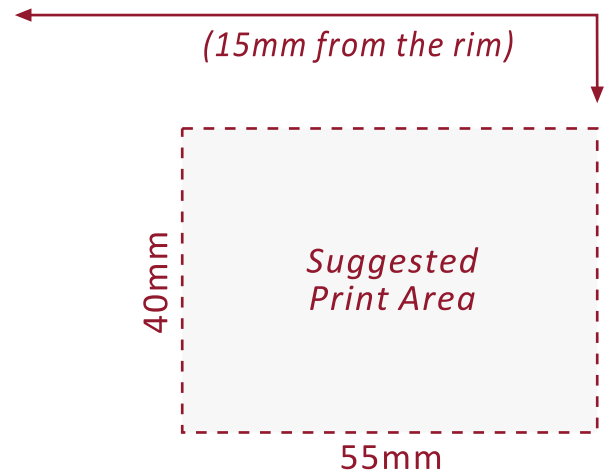

Festival Glass

Printed glassware for all occasions

www.festivalglass.co.uk

SIDE WHISKY

11oz

*The above guide is for one sided print and is **subject to receipt of artwork.***

- Minimum Order Quantity: Single Colour = 384 pieces
- Front & Back Decoration available / Wrap design available
- Base Print
- Pack Size: 12 pieces
- Pallet Quantity: Full Pallet = 1200 / Half Pallet = 576 / Quarter Pallet = 384 pieces